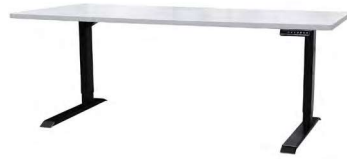

C-Leg Straight Base
2-Stage Base
SKU: E-TABLE-2S-48-72-J.XX
List Price: $1,650

Net Price

$382.00

Finishes: **BU** MS

2-STAGE BASES