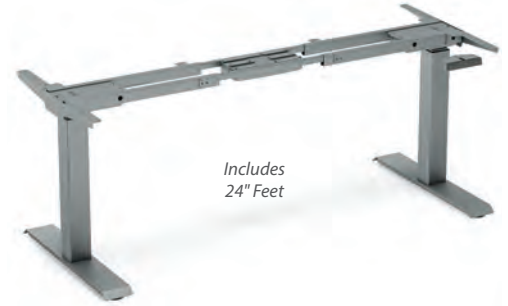

Includes
24" Feet

3-Stage Electric
(Dual Motor, 3-Stage)
w/3-Position Programmable Remote