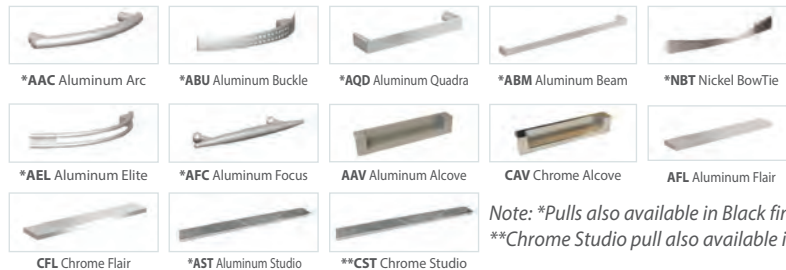

CANVAS & GESSO EDGE OPTIONS

Choose from 4 Edge options.

CANVAS & GESSO PULL OPTIONS

Choose from 13 Pull options.

Note: *Pulls also available in Black finish.
**Chrome Studio pull also available in Gold finish.