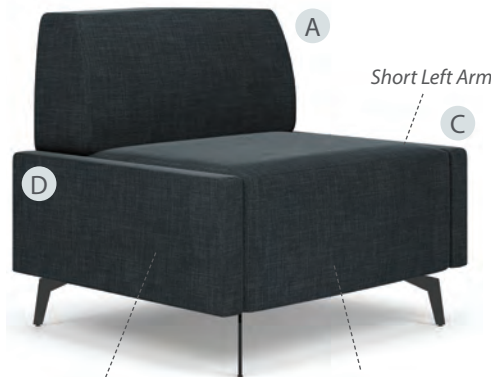

Short Right Arm

Seating Base & Back

Power Unit (110v, USB-C & USB)