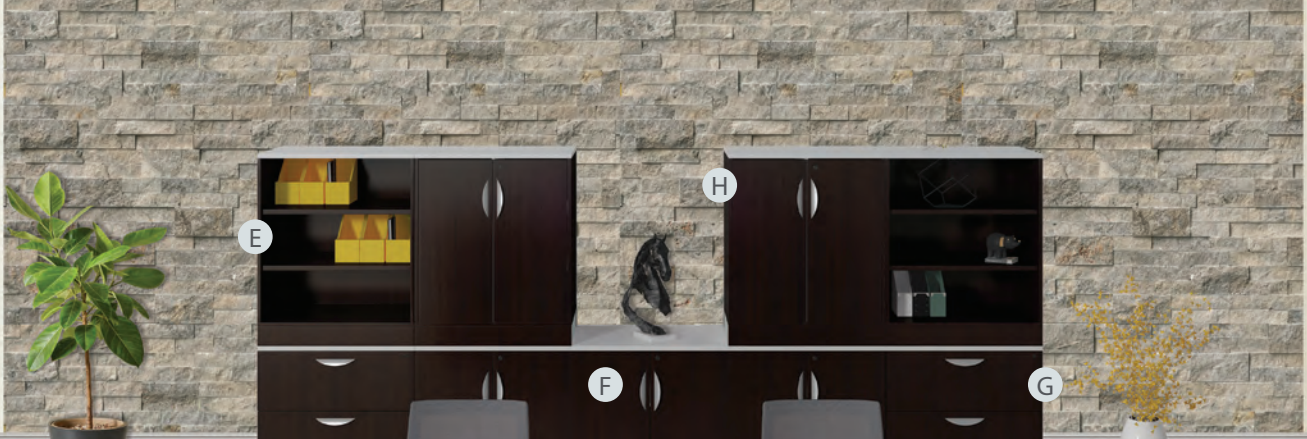

COSMO

Reception Typical COSMO3

Total List: $23,359.00

111"W x 31½"D x 41"H (Front Reception)

157½"W x 22"D x 68½"H (Back Wall)

Includes: RCN4731, RCN3131C (2), RCN3222BC (2), RCN3222STG (3), RCN3222LAT (2) & RCN3222WB (2)

Excludes Seating & Accessories

Available in CB Cordova Brown Only

E Bookcase Hutch
(Available in Cordova Brown Only)
RCN3222BC
31½"W x 22"D x 39"H
List: $1,546.00

F Storage Cabinet
RCN3222STG
31½"W x 22"D x 29½"H
List: $1,268.00

G 2 Drawer Lateral File
RCN3222LAT
31½"W x 22"D x 29½"H
List: $1,963.00

H Wardrobe & Bookcase Hutch
RCN3222WB
31½"W x 22"D x 39"H
List: $1,595.00

ADDITIONAL PRODUCTS

See Page 227 for full collection of laminate pedestals

Casters hidden behind laminate

**Mobile Pedestal
Box/Box/File
OS148†**
16"W x 22½"D x 28½"H
List: $946.00

Note: OS148 is only available in NEW! AR Arcadia White, AE American Elm, CH Cherry, ES Espresso, MH Mahogany, MA Maple, MW Modern Walnut, CG Coastal Gray & WH White.

Espresso finish complements the Cordova Brown
Coastal Gray finish complements the Steely Gray

Reception Typical COSMO4

Total List: $7,431.00

94½"W x 63"D x 41"H

Includes: RCN6331, RCN3131C & RCN32ADA

Excludes Accessories

Some items in this collection come ready-to-assemble.