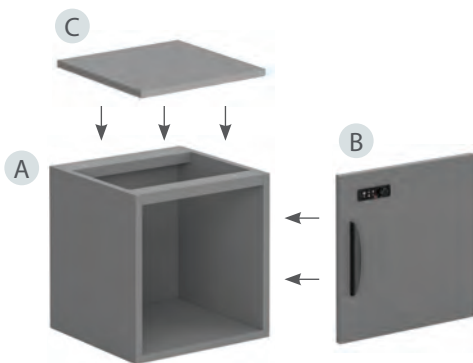

LAMINATE CUBBY

Laminate Cubbies Can Be Used With
or Without Doors & Mini-Legs

OPTIONAL MINI LEGS

Straight Metal Mini Legs
OSTSMRLEG
(BK Matte Black & SI Silver)
List Price: $171.00 (Set of 4)

A Square Open Cabinet
OS231 (No Door, No Top)
14⅝"W x 13¾"D x 15"H
List Price: $187.00

B Cabinet Door Set
OS231LD
14⅝"W x ¾"D x 14¾"H
List Price: $217.00

C Laminate Top
OS231T (Top Only)
14⅝"W x ¾"D x 14¾"H
List Price: $67.00

CR Charcoal

Note: Straight Metal Mini Legs can be shipped by small package carrier. 📦