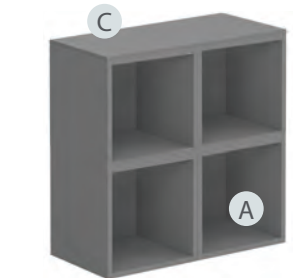

LAMINATE CUBBY

Laminate Cubbies Can Be Used With
or Without Doors & Mini-Legs

OPTIONAL MINI LEGS

Straight Metal Mini Legs
OSTSMRLEG
(BK Matte Black & SI Silver)
List Price: $171.00 (Set of 4)

A Square Open Cabinet
OS231 (No Door, No Top)
14⅝"W x 13¾"D x 15"H
List Price: $187.00

B Cabinet Door Set
OS231LD
14⅝"W x ¾"D x 14¾"H
List Price: $217.00

C Laminate Top
OS231T (Top Only)
14⅝"W x ¾"D x 14¾"H
List Price: $67.00

CR Charcoal

Note: Straight Metal Mini Legs can be shipped by small package carrier. 📦