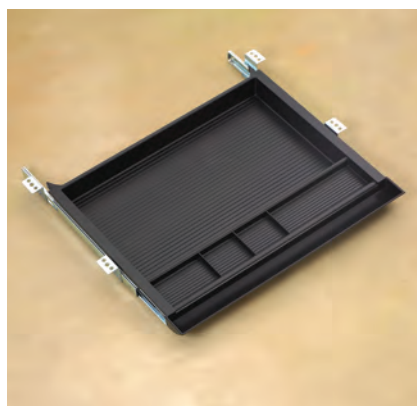

FEATURES

- Ball-bearing suspension
- Built-in pencil tray
- Very low profile design, yet handy and functional
- Optional drawer kit for many different work surfaces.
- Keep your accessories organized well and at an arm's length away
- Attaches to most work surfaces easily; assembly required

Note: CDR1 can be shipped by small package carrier. 📦