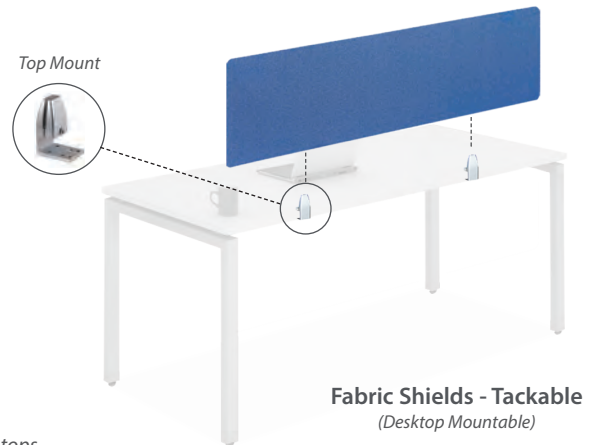

FABRIC & ACRYLIC SHIELD BRACKETS

Desk Mount Bracket
(Mounts to Desk Top)
OS401LX (Silver Only)
List: $37.00 ea.

Under Desk Mount Bracket
(Set of 2 - Mounts to 1" Work Surface)
OSTSBU DMSGL
List: $94.00
Note: Requires work surface overhang.

Dual Under Desk Mount Bracket
(Set of 2 - Mounts Between Work Surfaces)
OSTSBU DMDUAL
List: $128.00
Note: Requires work surface overhang.

Note: Fabric & Acrylic Brackets can be shipped by a small package carrier.

TEMPORARY SHIELD BRACKETS

Work Surface Clamp Bracket
(For 1-1½" Thick Tops)
OSCLMB
List: $102.00 ea.

Free-Standing Panel Foot
OSFSPB
List: $89.00 ea.

Note: These brackets include an anti-slip, textured bottom to prevent movement when mounted to desk top surface.

Note: Temporary Brackets can be shipped by a small package carrier.