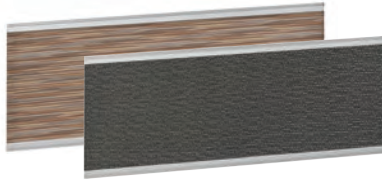

ES Espresso

Frames & Posts

SI Silver

BORDERS II

(Frosted)

Frosted Acrylic Panels - 12"H

OSB21224ACR	24"W x 12"H	\$148.00
OSB21230ACR	30"W x 12"H	\$178.00
OSB21236ACR	36"W x 12"H	\$221.00
OSB21242ACR	42"W x 12"H	\$258.00
OSB21248ACR	48"W x 12"H	\$297.00
OSB21260ACR	60"W x 12"H	\$354.00
OSB21266ACR	66"W x 12"H	\$377.00
OSB21271ACR	71"W x 12"H	\$414.00