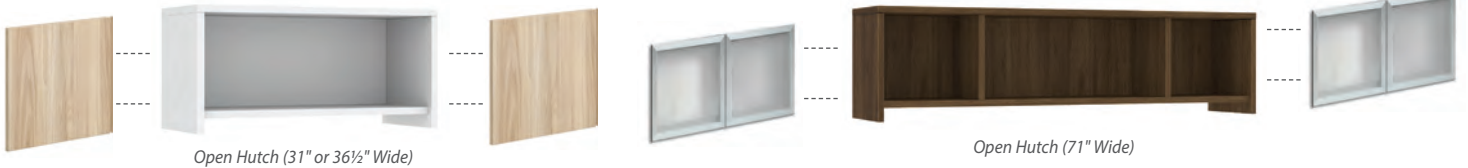

Optional Casters (Set of 4)
OSCPPCASTERS
 List: \$54.00

Pictured w/Orion Seating & OSTYP302 Typical

VARIANT Desking & Benching

WALL MOUNTED OPEN HUTCHES

Open Hutch - 31"W
OS209OH

15"D x 17"H
List: \$519.00