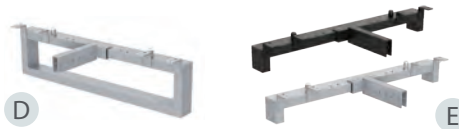

E Low Desk Riser - 3¼"H

OSTLDR2430	(For 24"D & 30"D Tops)	$174.00

Available in BK Matte Black or SI Silver

BEVELED STYLE LEG BASES

F Beveled Leg Bases - 28¾"H

OSTLEGBV24	(For 24"D Tops)	$448.00
OSTLEGBV30	(For 30"D Tops)	$501.00
OSTLEGBV36	(For 36"D Tops)	$626.00
OSTLEGBV48	(For (2) 24"D Tops)	$750.00
OSTLEGBV60	(For (2) 30"D Tops)	$827.00

Available in BK Matte Black or SI Silver

OFFSET SQUARE POST LEG

Offset post legs are used for bullet tops & other freestanding/training tables

G Offset Square Leg

OSTSQPOSTLEG	

List: $253.00 ctn.

Available in BK Matte Black or SI Silver

Note: Priced and sold as (2) per carton.