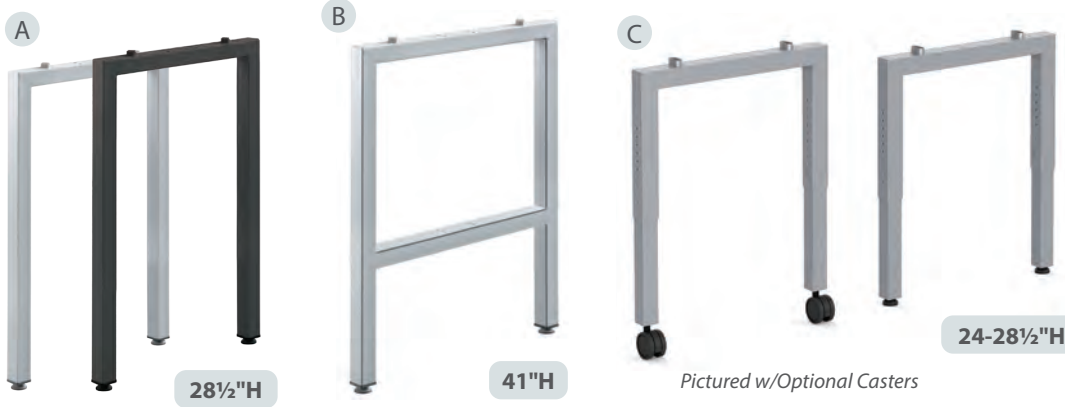

Metal Leg Base Finishes

BK Matte Black SI Silver

Oblique Wood Leg Base Finishes

CG Coastal Gray MW Modern Walnut

VARIANT Desking & Benching

UNITE STYLE BASES

Unite Legs available in two heights: 28½" & 41"H. Also, available with an adjustable height base - 24-28½"H.