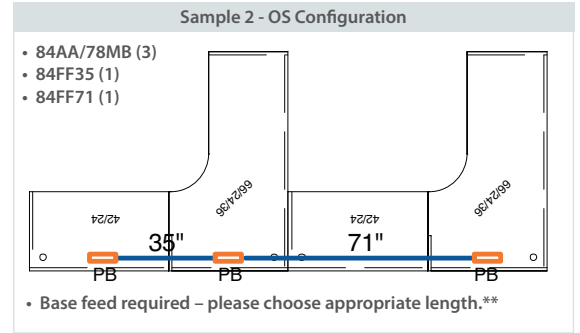

MODULAR ELECTRIC SYSTEMS

How To Order:

1. Determine the configurations that need powered and electrical load requirements.
2. Choose **Base Feed**.**
3. Establish placement of **Power Blocks**.
4. Identify **Receptacles** per power block.
5. To figure harness length, take the center of the item, where the power blocks are to be placed, plus the length of any items the harness needs to pass under. Subtract 7" and use the next larger size harness, unless measurement is exactly the size of a harness.

For Example:

Sample #1- The power blocks are centered in the 42" returns, so half the return size is 21" for each return (21" + 21") plus 30" depth of the peninsula, minus 7".
(21" + 21" + 30" - 7" = 65" harness length)

ADDITIONAL PRODUCTS