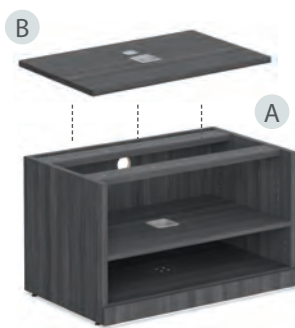

LAMINATE STORAGE