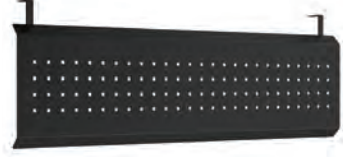

OPTIONAL MODESTY PANELS

(Includes Brackets)

Metal Perforated Modesty Panels - 15"H

(18"H w/Included Brackets)
OSMMP1853 (For 60"W Tops) $183.00
OSMMP1865 (For 72"W Tops) $213.00
Available In SI Silver, BK Matte Black

Note: Metal Modesty Panels are for "T", Post, Unite Height Adjustable & Square Leg Bases.