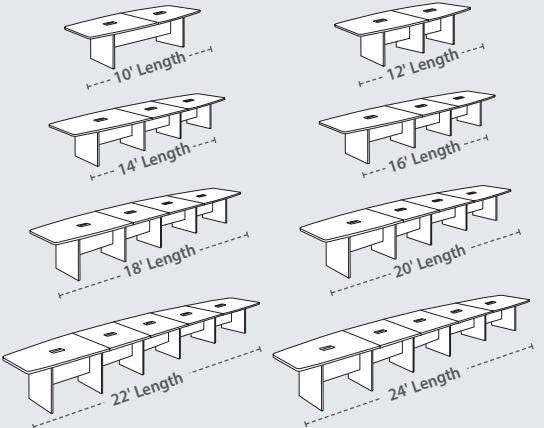

Sample of Table Sizes

Additional Sizes Available - Call For Details

OPTIONAL POWER

Power Insert OSTBPOWER

Cutout: 9½"W x 4½"D
Overall: 10¾"W x 4⅞"D
List: $874.00

Available In SI Silver & BK Black (See Page 234 for details)

Note: This product can be shipped by a small package carrier.