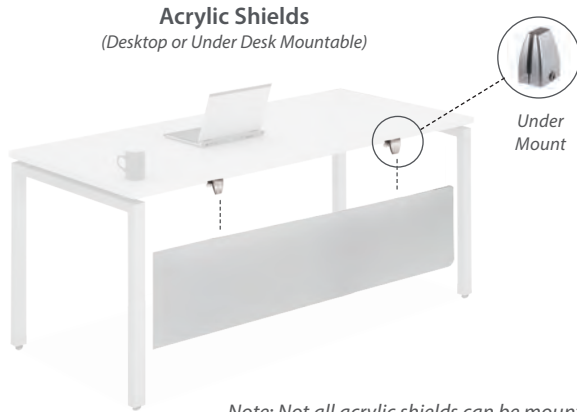

SAFEGUARD BARRIER

SHIELD BRACKETS - FOR FABRIC & ACRYLIC PANELS

Note: Not all acrylic shields can be mounted under desk tops.