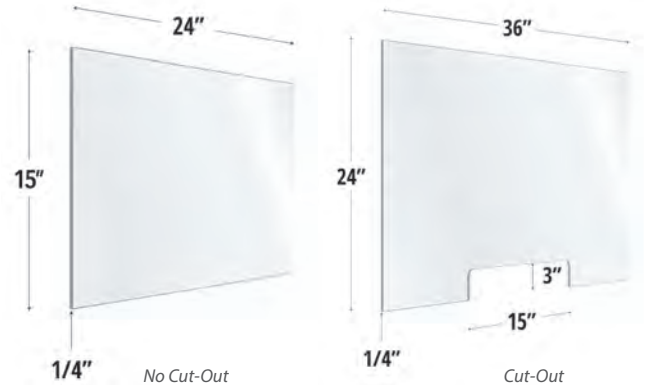

Available In CL Clear Acrylic

30" Clear Acrylic Shields

- 1/4"D x 30"H (Desk Top Mountable)

QSACRV3024C	24" Wide	$282.00
QSACRV3030C	30" Wide	$335.00
QSACRV3036C	36" Wide	$411.00
QSACRV3042C	42" Wide	$463.00
QSACRV3048C	48" Wide	$513.00
QSACRV3054C	54" Wide	$564.00
QSACRV3060C	60" Wide	$642.00
QSACRV3066C	66" Wide	$693.00
QSACRV3072C	72" Wide	$745.00

Available In CL Clear Acrylic **QS = QUICKSHIP**

Cleaning Instructions:
Acrylic can be safely cleaned and disinfected with most non-abrasive cleaners such as:

- Windex is considered a harsh and abrasive substance on acrylic
- Recommended cleaning solution is Dawn or equal dish soap with warm water used with a soft/Microfiber cloth

CLEAR ACRYLIC SHIELDS W/CUT-OUT

24" Clear Acrylic Shields

w/Optional Cut-Out - 1/4"D x 24"H

QSACRV2424CCO	24" Wide	$319.00
QSACRV2430CCO	30" Wide	$356.00
QSACRV2436CCO	36" Wide	$422.00
QSACRV2442CCO	42" Wide	$448.00
QSACRV2448CCO	48" Wide	$498.00
QSACRV2454CCO	54" Wide	$560.00
QSACRV2460CCO	60" Wide	$601.00
QSACRV2466CCO	66" Wide	$653.00
QSACRV2472CCO	72" Wide	$704.00

30" Clear Acrylic Shields

w/Optional Cut-Out - 1/4"D x 30"H

QSACRV3024CCO	24" Wide	$371.00
QSACRV3030CCO	30" Wide	$422.00
QSACRV3036CCO	36" Wide	$498.00
QSACRV3042CCO	42" Wide	$549.00
QSACRV3048CCO	48" Wide	$601.00
QSACRV3054CCO	54" Wide	$653.00
QSACRV3060CCO	60" Wide	$729.00
QSACRV3066CCO	66" Wide	$780.00
QSACRV3072CCO	72" Wide	$832.00

TWO TIER SHIELD W/FOOT

Clear Acrylic/Laminate

Two Tier Shield

LHI6153L

23 3/8"W x 60 1/4"D x 51 5/8"H

List: $942.00