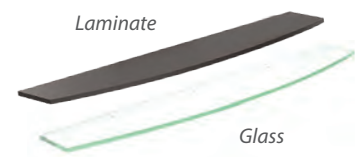

OS169NTT, OS180 & OS169TT
Shown in American Elm