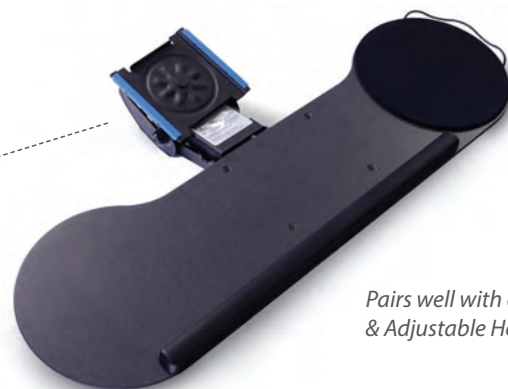

KEYBOARD SYSTEMS - FOR STANDUP DESKS

Keyboard System w/Nano Arm OSF6500

Keyboard Tray: 28"W x 6¾"D
Mouse Tray: 7½"W x 8½"D
List: $586.00

BK Black

Pairs well with our Variant & Adjustable Height Desks