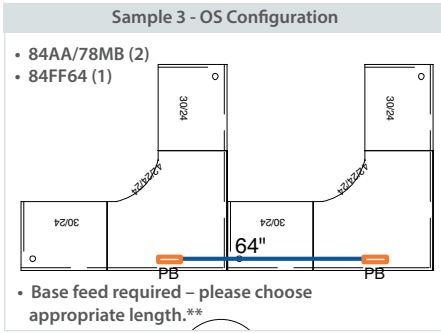

MODULAR ELECTRIC SYSTEMS

How To Order:

1. Determine the configurations that need powered and electrical load requirements.
2. Choose **Base Feed**.**
3. Establish placement of **Power Blocks**.
4. Identify **Receptacles** per power block.
5. To figure harness length, take the center of the item, where the power blocks are to be placed, plus the length of any items the harness needs to pass under. Subtract 7" and use the next larger size harness, unless measurement is exactly the size of a harness.

For Example:

Sample #1- The power blocks are centered in the 42" returns, so half the return size is 21" for each return (21" + 21") plus 30" depth of the peninsula, minus 7".
(21" + 21" + 30" - 7" = 65" harness length)

ADDITIONAL PRODUCTS