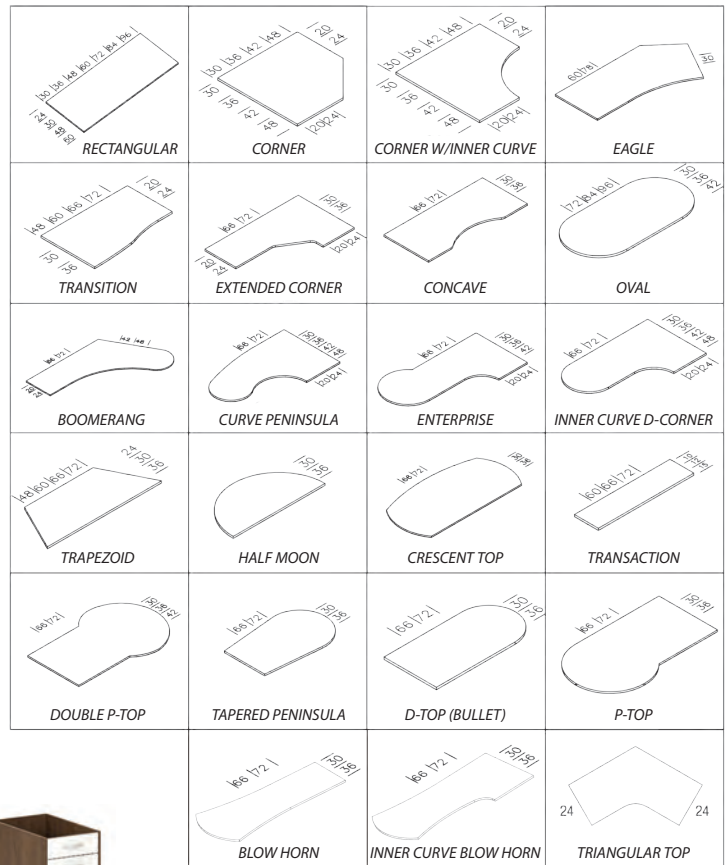

Candex 3MM1 Finishes

All Are Available In All Of Our 34 Colors Including 2-Tone And Edge Treatment At **NO EXTRA CHARGE**

Candex Provides Many Customizable Options - Please Call For Details

SO = SPECIAL ORDER

Please contact us for details & lead times. Pricing subject to change.