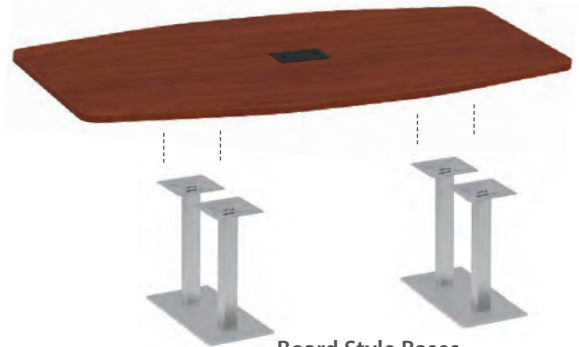

Cube Bases Provide Easy Access To Cords

Cube Style Bases
OSCUBED20 (2)

Available in Standard Height 28"H or Café Height 41"H

Board Style Bases
OSTBTB32 (2)

Available in Matte Black or Brushed Aluminum

Oblique Style Bases
OSTVAWLEG (3) & OSTVALEGM3642 (3)