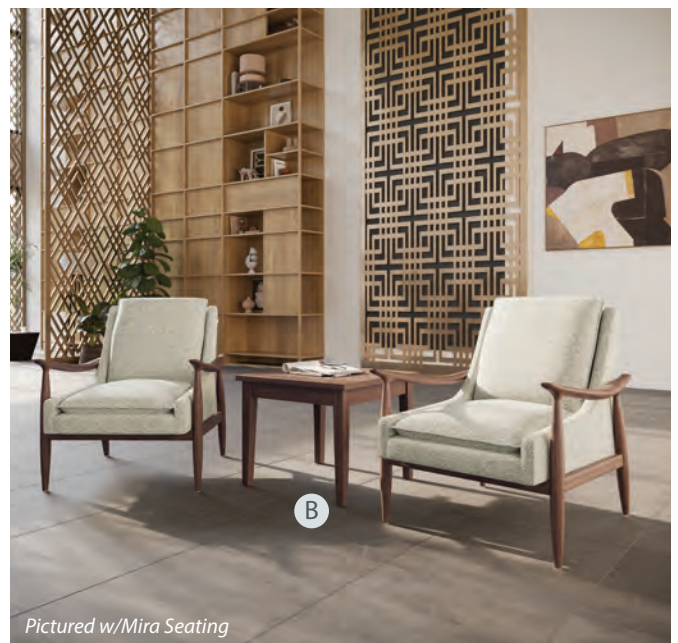

Pictured w/Mira Seating

Note: NEW! Arcadia White & American Elm only available for select SKUs. Select SKUs are notated by a † mark at the end of their SKU.