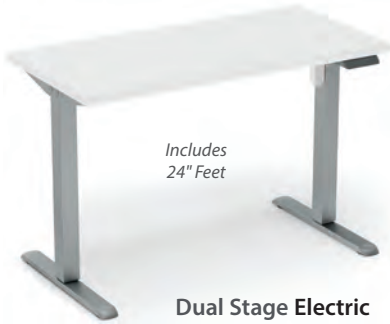

HEIGHT ADJUSTABLE DESKS

Custom Build Your Standing Workstation By Combining Table Tops & Bases

HEIGHT ADJUSTABLE BASES

Five different options to choose from. See Page 76 for details.

Includes
24" Feet