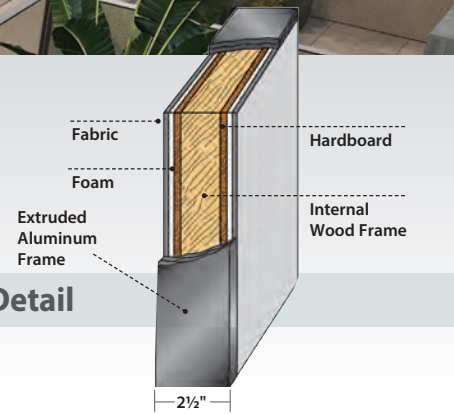

Explore the endless possibilities of configuring your office space through the use of office partitions, office dividers and panel systems. We do not align ourselves with one exclusive panel manufacturer, but distribute the products of several manufacturers, allowing our sales professionals to offer our customers more options at better pricing. View our gallery of office partitions to see how partitions and panels can transform your office into a functional, practical and stylish environment.