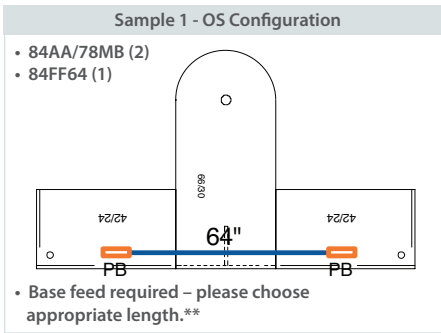

MODULAR ELECTRIC SYSTEMS

How To Order:

1. Determine the configurations that need powered and electrical load requirements.
2. Choose **Base Feed**.**
3. Establish placement of **Power Blocks**.
4. Identify **Receptacles** per power block.
5. To figure harness length, take the center of the item, where the power blocks are to be placed, plus the length of any items the harness needs to pass under. Subtract 7" and use the next larger size harness, unless measurement is exactly the size of a harness.

For Example:

Sample #1- The power blocks are centered in the 42" returns, so half the return size is 21" for each return (21" + 21") plus 30" depth of the peninsula, minus 7".
(21" + 21" + 30" - 7" = 65" harness length)

ADDITIONAL PRODUCTS