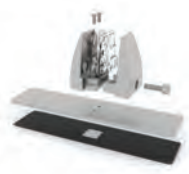

Free-Standing Panel Foot
OSFSPB
List: $89.00 ea.

Note: These brackets include an anti-slip, textured bottom to prevent movement when mounted to desk top surface.

Note: Temporary Brackets can be shipped by a small package carrier.