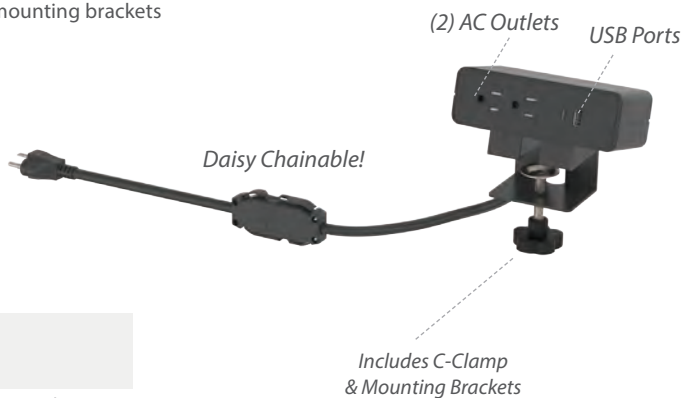

NEW! OS POWER MODULE

FEATURES

- (2) AC outlets
- (1) USB-A & (1) USB-C
- Comes with C-Clamp mounting brackets
- Daisy chainable

Power Module OSAC4004

5 $\frac{5}{8}$ "W x 2 $\frac{3}{16}$ "D x 3 $\frac{3}{8}$ "H
List: $460.00

Note: OSAC4004 can be shipped by small package carrier. 📦