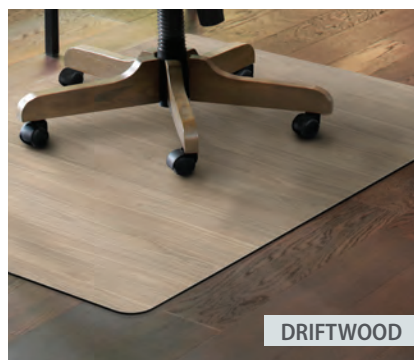

DARK CHERRY

DRIFTWOOD

TRENDSETTER® FOR HARD FLOORS

Add beauty to your workspace while protecting laminate, wood, tile and other hard flooring. Straight edge. 1-Year Limited "No Crack Mat" Warranty.

SKU	Size (WxL)	Style	Pattern	Unit	Price
QSHF3648TSPT	36" x 48"	Rectangle	Pewter	EA	$175.00
QSHF3648TSDW	36" x 48"	Rectangle	Driftwood	EA	$175.00
QSHF3648TSDC	36" x 48"	Rectangle	Dark Cherry	EA	$175.00