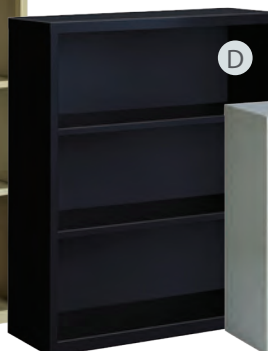

QS = QUICKSHIP

A 6 Shelves
QSOSB6SLF82
34½"W x 13"D x 82"H
List: \$1,440.00

B 5 Shelves
OSB5SLF72
34½"W x 13"D x 72"H
List: \$1,232.00

C 4 Shelves
QSOSB4SLF60
34½"W x 13"D x 60"H
List: \$1,098.00

D 3 Shelves
QSOSB3SLF42
34½"W x 13"D x 42"H
List: \$840.00