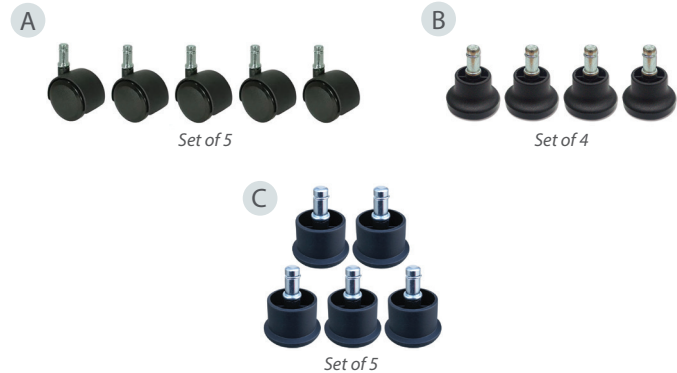

C Optional Chair Glides

NORGLIDESBK

List: $49.00

FEATURES

- Soft casters are made for hard flooring to prevent the natural wear and tear of your chair moving across your floor
- Glides make it easy to move your chair from one place to another without damaging your floor at all; screws are included with all glides
- Easily customize your task, mesh or guest seating with optional casters and glides to suit any office environment
- These are made to fit most chair models

Note: Check with your customer representative for any questions on compatibility issues.

Note: Products A, B & C can be shipped by a small package carrier.

OPTIONAL CHAIR CYLINDERS

Optional 100mm Cylinder

NORCYLBK

List: $51.00

FEATURES

- Weight Capacity of 275 lbs.
- Compatible with most mechanisms and chair bases
- Has an additional 20mm gas lift
- Longer or taller cylinders allow the chair height to be higher than standard height
- Cylinder roughly adds an additional ¾"H

Note: Check with your customer representative for any questions on compatibility issues.

Note: This product can be shipped by a small package carrier.