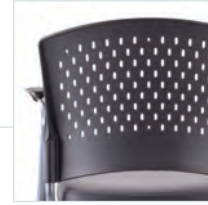

PERCH

A Armless Nesting Chair w/Casters & Titanium Frame

Overall: 22½"W x 21½"D x 34½"H

Seat: 18½"W x 19"D x 19"H

OSSN6952F (Fabric) List: $483.00

OSSN6952P (PU Leather) List: $522.00

B Nesting Chair w/Arms, Casters & Titanium Frame

Overall: 24"W x 21½"D x 34½"H

Seat: 18½"W x 19"D x 19"H

OSSN6953F (Fabric) List: $524.00

OSSN6953P (PU Leather) List: $563.00

CHAIR DESIGN

Hard plastic back with perforated holes allows air circulation and comfort

Nesting - OSSN6952