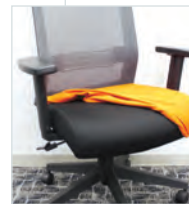

UNIQUE FEATURES

Change the seat color easily or remove it for cleaning. This chair allows you to do both or either

Note: This collection can be shipped by a small package carrier. 📦

Optional Fabric Seat Cover Options