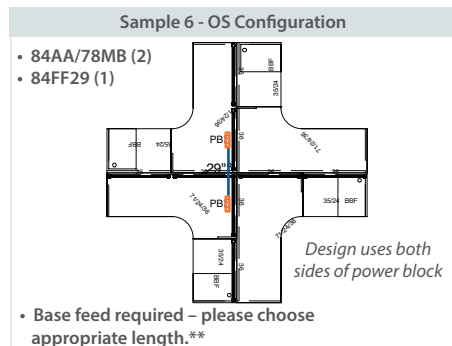

Can Be Retrofitted Into New & Existing Furniture

Sample 2 - OS Configuration

Sample 4 - OS Configuration

QS84FF17	Harness - 17"	\$197.00
QS84FF23	Harness - 23"	\$211.00
QS84FF29	Harness - 29"	\$227.00
QS84FF35	Harness - 35"	\$239.00
QS84FF41	Harness - 41"	\$263.00
QS84FF47	Harness - 47"	\$270.00
84FF53	Harness - 53"	\$286.00
84FF59	Harness - 59"	\$301.00
QS84FF64	Harness - 64"	\$317.00
84FF71	Harness - 71"	\$330.00
QS84FF77	Harness - 77"	\$345.00
QS84FF83	Harness - 83"	\$360.00
QS84FF89	Harness - 89"	\$375.00
QS84FF95	Harness - 95"	\$389.00