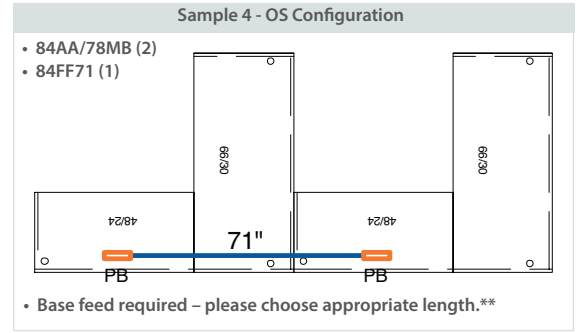

MODULAR ELECTRIC SYSTEMS

How To Order:

1. Determine the configurations that need powered and electrical load requirements.
2. Choose **Base Feed**.**
3. Establish placement of **Power Blocks**.
4. Identify **Receptacles** per power block.
5. To figure harness length, take the center of the item, where the power blocks are to be placed, plus the length of any items the harness needs to pass under. Subtract 7" and use the next larger size harness, unless measurement is exactly the size of a harness.

For Example:

Sample #1- The power blocks are centered in the 42" returns, so half the return size is 21" for each return (21" + 21") plus 30" depth of the peninsula, minus 7".
(21" + 21" + 30" - 7" = 65" harness length)

ADDITIONAL PRODUCTS