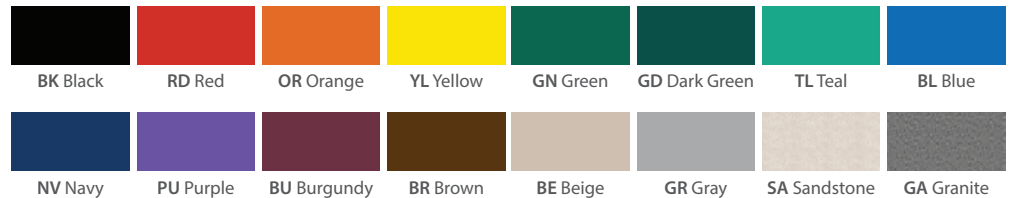

F 46" Round Expanded Metal Table
SOT46ROP
Overall: 81"W x 81"D x 29¼"H
Weight: 255 lbs.

MAKE IT PERSONAL

Customize your trash receptacle with a personal logo or words cut into the steel

Please call us for a quote on customization.